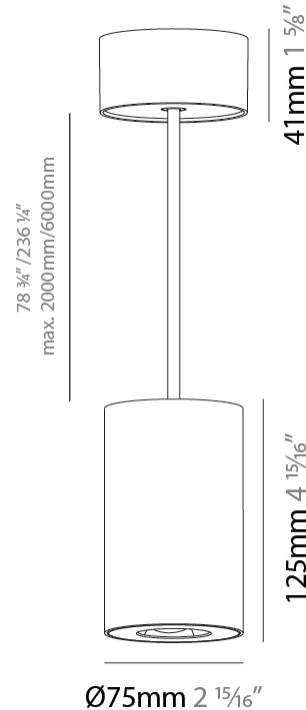

GENERAL

Series: Oiko Pro Round
Partner: Prolicht
Division: Architectural
Installation: Suspension
Product Type: Pendant
Mounting Location: Ceiling
Light Distribution: Direct

PHYSICAL

Shape: Cylinder
Diameter (mm): 75
Diameter (in): 2 ¹⁵/₁₆
Height (mm): 125
Height (in): 4 ¹⁵/₁₆
Weight (kg): 0.769
Fixture Finish: SSR / BKV / CWI / CRY / HAB / UFT / ITA / RUA / FTG / MYG / LOD / PUS / FRO / FUP / KIA / POP / BLS / SPG / MEY / GOH / CHC / COM / ABZ / JAG / OBR / MOS / ROR
Fixture Material: Metal
Cable Details: 2000mm / 6000mm Cable - Options : Transparent, Black, White, Red, Orange

ELECTRICAL

Lamp Type: LED (Zhaga Standard)
Input Wattage (W): 12.9
Dimming: Tri-Mode (Non-Dimming and Phase Dimming (120Vac only) and 0-10V Dimming)
Driver Included: No
Driver Location: Remote
Driver Type: Constant Current - Universal
Driver Class: Class 2
Input Voltage (V): 120 - 277
Constant Current (MA): 350

LED

Color Temperature (°K): 2700 / 3000 / 3500 / 4000
Max. Delivered Lumen (lm): 1218 / 1214 / 1272 / 1283
Nominal Lumen (lm): 1473 / 1468 / 1538 / 1552
CRI: >90 CRI
Lamp Life (hrs): 50000

OPTICAL

Reflector°: 34
Adjustability: Fixed

RATINGS AND CERTIFICATIONS

Certified By: Certified for North American Standards
IP rating: IP20